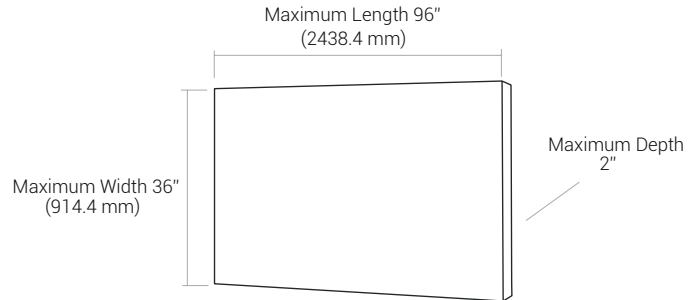

PROFILE VIEW

SPECIFICATIONS

PHYSICAL SPECIFICATIONS

Part Number	622201
Series	LLB
Color Temperature	5300 K
Mounting	Wall-mounted with z-bars
Operating Temperature	-30 °C (-22 °F) ~ +40 °C (+104 °F)
Environment	Dry / Damp location only (indoor)
Thickness	2"
Maximum Size	96" (2438.4 mm) L x 36" (914.4 mm) W
Fabric Silicone Beading (Gasket) Size	Recommended 0.11" (3 mm) thick x 0.55" (14 mm) deep

ELECTRICAL SPECIFICATIONS

Input Voltage	12V DC • 24V DC
Power Consumption	2.4 W/ft x 2 lit sides = 4.8 W/ft
Wire Size	20 AWG 2 wire (Standard)
Wiring	Each panel must have direct connection to power supply. Do not wire panels in series. Maximum wire length 20 ft (6 m) to avoid voltage drop
Connector	Standard 5' (1500 mm)
Certification	UL listed (E346146) UL sign (E334549)