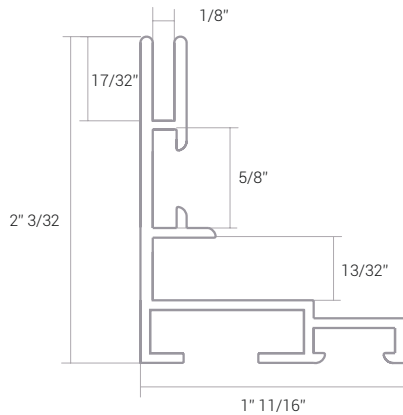

PROFILE VIEW

SPECIFICATIONS

PHYSICAL SPECIFICATIONS

Part Number	622201
Series	LLB
Color Temperature	5300 K
Mounting	Wall-mounted with z-bars
Operating Temperature	-30 °C (-22 °F) ~ +40 °C (+104 °F)
Environment	Dry / Damp location only (indoor)
Thickness	2"
Maximum Size	96" (2438.4 mm) L x 36" (914.4 mm) W
Fabric Silicone Beading (Gasket) Size	Recommended 0.11" (3 mm) thick x 0.55" (14 mm) deep

ELECTRICAL SPECIFICATIONS

Input Voltage	12V DC • 24V DC
Power Consumption	2.4 W/ft x 2 lit sides = 4.8 W/ft
Wire Size	20 AWG 2 wire (Standard)
Wiring	Each panel must have direct connection to power supply. Do not wire panels in series. Maximum wire length 20 ft (6 m) to avoid voltage drop
Connector	Standard 5' (1500 mm)
Certification	UL listed (E346146) UL sign (E334549)

EXAMPLE

622201-11X14-530-12-80008-1

The specification number immediately above can be deconstructed as follows:

- Essentials Lightbox 2"; Dimensions(CS)-11"X 14"; Color Temperature-5300K; 12V (12); DC Jack 5' White (80008); Mounting Z-Bars (1)