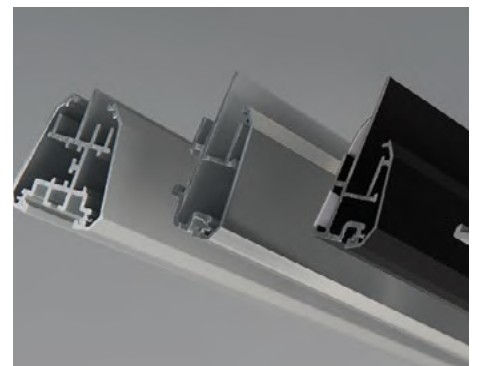

LED lightbox with
snap frame

Part#: 30 mm **81131/81132** • 40 mm **81141/81142** • Dual **81151/81152**

Job Information <i>Fill out project details for this product below</i>			
Project		Location	
Contact		Date	
Product Number		Fixture Type	

Achieving beautifully lit graphics with the super bright OmniSheet, the Captivate series of lightboxes with snap frames offer practicality through the quick and easy changing of graphics.

APPLICATIONS

- Premium Backlit Graphics
- Snap Frame Applications
- Light Engine options available

LIGHT TEMPERATURE

OVERVIEW

30MM FRAME

Snap Front Width - 30mm
Frame Depth: 25.4mm

40MM FRAME

Snap Front Width - 40mm
Frame Depth: 25.4mm

DOUBLE-SIDED FRAME

Snap Front Width - 40mm
Frame Depth: 43mm

Captivate Snap Frame

LED lightbox with
snap frame

SPECIFICATIONS

PHYSICAL SPECIFICATIONS

Part Number	30 mm - 81131/81132 (base/cover) 40 mm - 81141/81142 (base/cover) Dual - 81151/81152 (base/cover)
Light Engines	OmniSheet
Series	LLB
Color Temperature	2700 K • 3000 K • 3500 K • 4100 K • 5300 K • 6500 K • Tunable
Mounting	Wall mounted with euro hangers supplied or pendant with hanging wires
Operating Temperature	-20 °C (-4 °F) ~ +50 °C (+122 °F)
Environment	Indoor
Thickness	30 mm/40 mm - 1" (25.4 mm) • Dual - 1 11/16" (43 mm)
Minimum Size	11" (279 mm) L x 8 1/2" (216 mm) W
Maximum Size	118" (2997 mm) L x 59" (1498 mm) W
Frame Material	Anodized frame
Frame Color	Silver • Black • Custom color