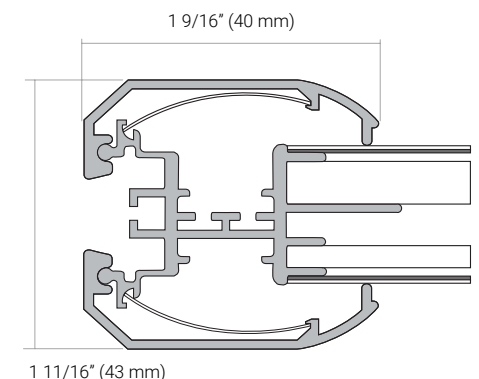

LED lightbox with
snap frame

Part#: 30 mm **81131/81132** • 40 mm **81141/81142** • Dual **81151/81152**

Job Information <i>Fill out project details for this product below</i>			
Project		Location	
Contact		Date	
Product Number		Fixture Type	

LIGHT TEMPERATURE

OVERVIEW

30MM FRAME

Snap Front Width - 30mm
Frame Depth: 25.4mm

40MM FRAME

Snap Front Width - 40mm
Frame Depth: 25.4mm

DOUBLE-SIDED FRAME

Snap Front Width - 40mm
Frame Depth: 43mm

Captivate Snap Frame

LED lightbox with
snap frame

SPECIFICATIONS

PHYSICAL SPECIFICATIONS

Part Number	30 mm - 81131/81132 (base/cover) 40 mm - 81141/81142 (base/cover) Dual - 81151/81152 (base/cover)
Light Engines	OmniSheet
Series	LLB
Color Temperature	2700 K • 3000 K • 3500 K • 4100 K • 5300 K • 6500 K • Tunable
Mounting	Wall mounted with euro hangers supplied or pendant with hanging wires
Operating Temperature	-20 °C (-4 °F) ~ +50 °C (+122 °F)
Environment	Indoor
Thickness	30 mm/40 mm - 1" (25.4 mm) • Dual - 1 11/16" (43 mm)
Minimum Size	11" (279 mm) L x 8 1/2" (216 mm) W
Maximum Size	118" (2997 mm) L x 59" (1498 mm) W
Frame Material	Anodized frame
Frame Color	Silver • Black • Custom color

ELECTRICAL SPECIFICATIONS

Light Engine	OmniSheet
Lumens	330 lm/ft
Input Voltage	12V DC • 24V DC
Power Consumption	2.4 W/ft(Low-Wattage) • 4.4 W/ft (Standard) • 8.0 W/ft Max. (Tunable) 5.5 W/ft (Using Omnify Smart Tunable Control) (Tunable)
Wire Size	20 AWG 2 wire (Standard) • 22 AWG 3 wire (Tunable)
Wire Size	Each light box must have direct connection to power supply. Do not wire light boxes in series
Connector	Standard 5' (1500 mm) • Bare wire (Tunable)
Certification	UL listed (E346146) UL sign (E334549)