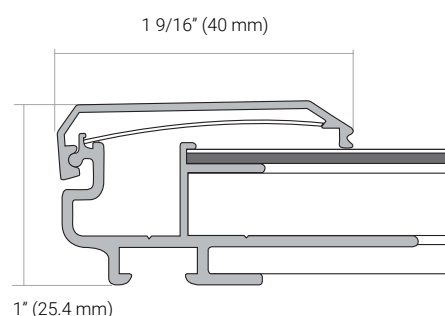

LED lightbox with
snap frame

Part#: 30 mm **81131/81132** • 40 mm **81141/81142** • Dual **81151/81152**

Job Information <i>Fill out project details for this product below</i>			
Project		Location	
Contact		Date	
Product Number		Fixture Type	

LIGHT TEMPERATURE

OVERVIEW

30MM FRAME

Snap Front Width - 30mm
Frame Depth: 25.4mm

40MM FRAME

Snap Front Width - 40mm
Frame Depth: 25.4mm

DOUBLE-SIDED FRAME

Snap Front Width - 40mm
Frame Depth: 43mm

Captivate Snap Frame

LED lightbox with
snap frame

SPECIFICATIONS

PHYSICAL SPECIFICATIONS

Part Number	30 mm - 81131/81132 (base/cover) 40 mm - 81141/81142 (base/cover) Dual - 81151/81152 (base/cover)
Light Engines	OmniSheet
Series	LLB
Color Temperature	2700 K • 3000 K • 3500 K • 4100 K • 5300 K • 6500 K • Tunable
Mounting	Wall mounted with euro hangers supplied or pendant with hanging wires
Operating Temperature	-20 °C (-4 °F) ~ +50 °C (+122 °F)
Environment	Indoor
Thickness	30 mm/40 mm - 1" (25.4 mm) • Dual - 1 11/16" (43 mm)
Minimum Size	11" (279 mm) L x 8 1/2" (216 mm) W
Maximum Size	118" (2997 mm) L x 59" (1498 mm) W
Frame Material	Anodized frame
Frame Color	Silver • Black • Custom color

ELECTRICAL SPECIFICATIONS

Light Engine	OmniSheet
Lumens	330 lm/ft
Input Voltage	12V DC • 24V DC
Power Consumption	2.4 W/ft(Low-Wattage) • 4.4 W/ft (Standard) • 8.0 W/ft Max. (Tunable) 5.5 W/ft (Using Omnify Smart Tunable Control) (Tunable)
Wire Size	20 AWG 2 wire (Standard) • 22 AWG 3 wire (Tunable)
Wire Size	Each light box must have direct connection to power supply. Do not wire light boxes in series
Connector	Standard 5' (1500 mm) • Bare wire (Tunable)
Certification	UL listed (E346146) UL sign (E334549)