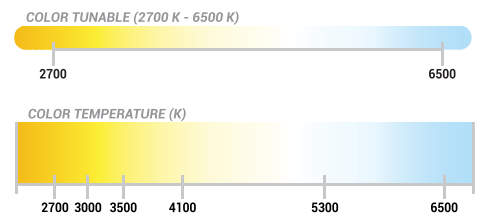

LIGHT TEMPERATURE

OVERVIEW

30MM FRAME

Snap Front Width - 30mm
Frame Depth: 25.4mm

40MM FRAME

Snap Front Width - 40mm
Frame Depth: 25.4mm

DOUBLE-SIDED FRAME

Snap Front Width - 40mm
Frame Depth: 43mm