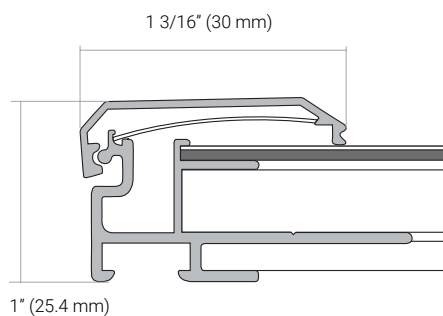

LED lightbox with
snap frame

Part#: 30 mm **81131/81132** • 40 mm **81141/81142** • Dual **81151/81152**

Job Information <i>Fill out project details for this product below</i>			
Project		Location	
Contact		Date	
Product Number		Fixture Type	

LIGHT TEMPERATURE

OVERVIEW

30MM FRAME

Snap Front Width - 30mm
Frame Depth: 25.4mm

40MM FRAME

Snap Front Width - 40mm
Frame Depth: 25.4mm

DOUBLE-SIDED FRAME

Snap Front Width - 40mm
Frame Depth: 43mm

Captivate Snap Frame

LED lightbox with
snap frame

SPECIFICATIONS

PHYSICAL SPECIFICATIONS

Part Number	30 mm - 81131/81132 (base/cover) 40 mm - 81141/81142 (base/cover) Dual - 81151/81152 (base/cover)
Light Engines	OmniSheet
Series	LLB
Color Temperature	2700 K • 3000 K • 3500 K • 4100 K • 5300 K • 6500 K • Tunable
Mounting	Wall mounted with euro hangers supplied or pendant with hanging wires
Operating Temperature	-20 °C (-4 °F) ~ +50 °C (+122 °F)
Environment	Indoor
Thickness	30 mm/40 mm - 1" (25.4 mm) • Dual - 1 11/16" (43 mm)
Minimum Size	11" (279 mm) L x 8 1/2" (216 mm) W
Maximum Size	118" (2997 mm) L x 59" (1498 mm) W
Frame Material	Anodized frame
Frame Color	Silver • Black • Custom color

ELECTRICAL SPECIFICATIONS

Light Engine	OmniSheet
Lumens	330 lm/ft
Input Voltage	12V DC • 24V DC
Power Consumption	2.4 W/ft(Low-Wattage) • 4.4 W/ft (Standard) • 8.0 W/ft Max. (Tunable) 5.5 W/ft (Using Omnify Smart Tunable Control) (Tunable)
Wire Size	20 AWG 2 wire (Standard) • 22 AWG 3 wire (Tunable)
Wire Size	Each light box must have direct connection to power supply. Do not wire light boxes in series
Connector	Standard 5' (1500 mm) • Bare wire (Tunable)
Certification	UL listed (E346146) UL sign (E334549)