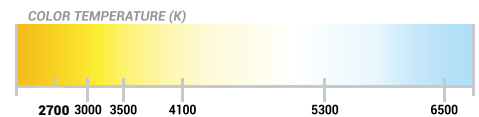

LIGHT TEMPERATURE