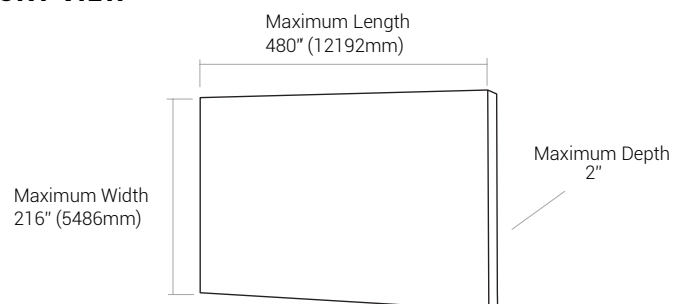

2" large-format frameless
LED lightbox
Part#: **822212**

Job Information <i>Fill out project details for this product below</i>			
Project		Location	
Contact		Date	
Product Number		Fixture Type	

Available at a length and width suitable for large format displays, the Focus 2" lightbox delivers bright and even light through OmniSheet, LumiCurtain or Matrix thus making it the perfect option to back-light modern and beautiful graphic displays.

APPLICATIONS

- Premium Backlit Graphics
- Large Formats
- Light Engine options available

LIGHT TEMPERATURE

OVERVIEW

PROFILE VIEW

FRONT VIEW