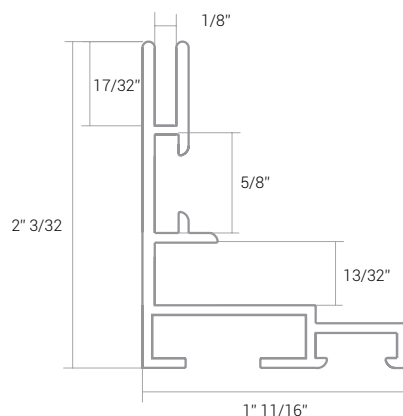

OVERVIEW

PROFILE VIEW